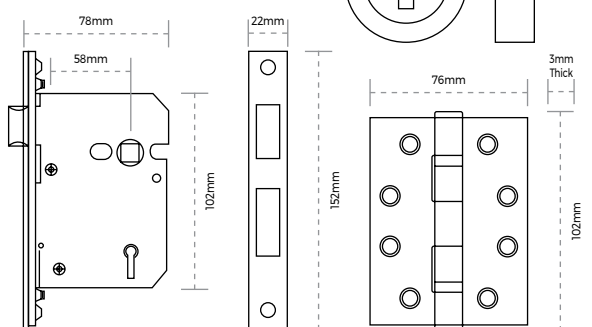

TECHNICAL

BS EN 12209:2016, BS EN 1935:2002