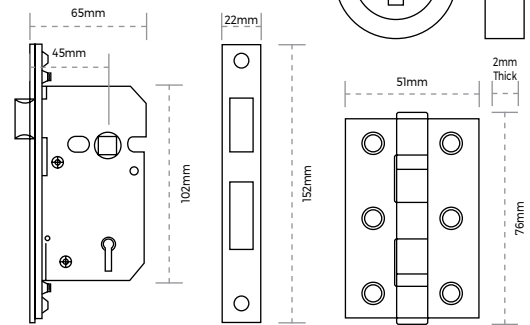

3-lever Sashlock & Hinge Door Pack 65mm Lock and 76mm Hinges

The SPARKA 3 lever sashlock and hinge door pack is suitable for domestic or commercial projects making it faster and easier to choose the right handle with the right lock set. Comes complete with 1 x pair of escutcheons and 2 x Grade 7 ball bearing hinges for doors up to 40Kg in weight, available in a Satin Chrome or Polished Chrome finish, supplied with all fixings.

SKU	Size	Intumescent	Finish	Package Type	Qty
DP1014.SCP	65mm / 2.5" 3 Lever Sashlock & 76mm / 3" Hinge	No	Satin Chrome	Retail Box	1 Pack
DP1020.SCP	65mm / 2.5" 3 Lever Sashlock & 76mm / 3" Hinge	Yes	Satin Chrome	Retail Box	1 Pack
DP1014.PCP	65mm / 2.5" 3 Lever Sashlock & 76mm / 3" Hinge	No	Polished Chrome	Retail Box	1 Pack
DP1024.PCP	65mm / 2.5" 3 Lever Sashlock & 76mm / 3" Hinge	Yes	Polished Chrome	Retail Box	1 Pack

TECHNICAL

BS EN 1935:2002, BS EN 12209:2016

3-lever Sashlock & Hinge Door Pack 72mm Lock and 102mm Hinges

The SPARKA 3-lever sashlock and hinge door pack is suitable for domestic or commercial projects making it faster and easier to choose the right handle with the right lock set. Comes complete with 1 x pair of escutcheons and 3 x Grade 13 Ball Bearing hinges for doors up to 120Kg in weight, available in a Satin Chrome and Polished Chrome finish, supplied with all fixings.

SKU	Size	Intumescent	Finish	Package Type	Qty
DP1015.SCP	78mm / 3" 3 Lever Sashlock & 102mm / 4" Hinge	No	Satin Chrome	Retail Box	1 Pack
DP1022.SCP	78mm / 3" 3 Lever Sashlock & 102mm / 4" Hinge	Yes	Satin Chrome	Retail Box	1 Pack
DP1015.PCP	78mm / 3" 3 Lever Sashlock & 102mm / 4" Hinge	No	Polished Chrome	Retail Box	1 Pack
DP1021.PCP	78mm / 3" 3 Lever Sashlock & 102mm / 4" Hinge	Yes	Polished Chrome	Retail Box	1 Pack